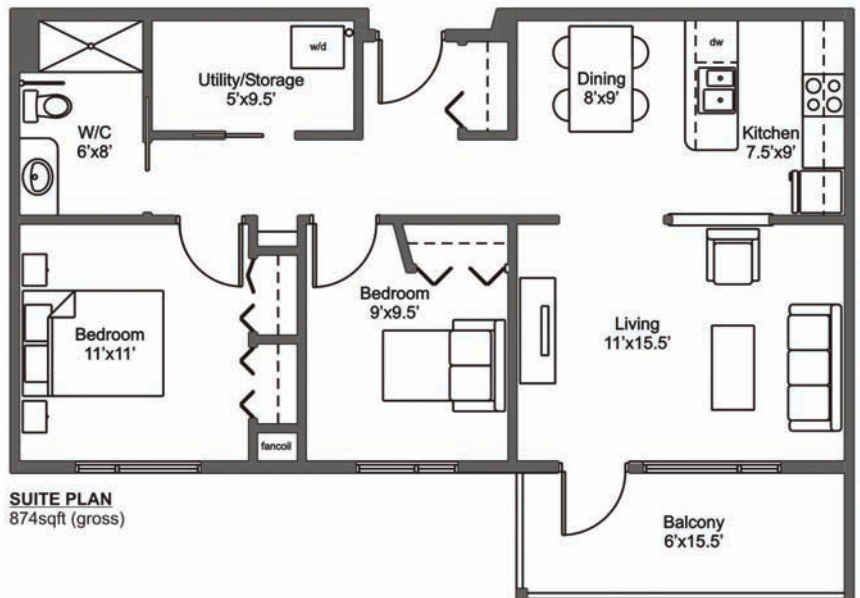

Retire in style

SUITE PLAN
874sqft (gross)

2 Bedroom
874 Square Feet

POINTS WEST
— LIVING —

Presentation Centre - 1018A - 3rd Avenue, Wainwright, AB T9W 1T7
Phone: (780) 842-1677